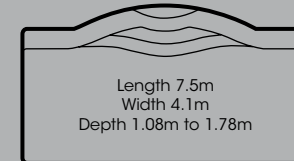

Innovative design techniques combine with contemporary thinking to bring you these stylish pool models that are exclusive to Aqua Technics

Series Features

- Extended seating ledge running the entire length of the pool
- Stylish, curved side-entry step area
- Optional spa jets for a soothing hydrotherapy massage
- Wide edge beam with safe, non-slip surface
- Full depth walls for maximum swimming area
- Generous area for recreation and exercise including lap swimming
- Available in an exclusive range of finishes including Pool ColourGuard® with a Lifetime Interior Surface Guarantee

Santorini

Capricorn

Aquarius