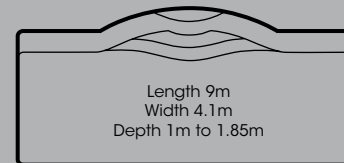

Aquarius

Innovation Series p.10 - p.11