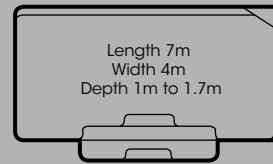

An award-winning range of stylish, safety ledge designs created to complement any size outdoor entertaining area

Series Features

- Wide entry steps offering an entrance point to both the shallow and deep end
- Deep end corner swimout, perfect for relaxation
- Safety ledge design, ideal for children learning to swim*
- Wide edge beam with safe, non-slip surface
- Designed for entertaining, recreation and exercise
- Available in an exclusive range of finishes including Pool ColourGuard® with a Lifetime Interior Surface Guarantee

Imperial

Grandeur

Regal

*Children should be supervised at all times