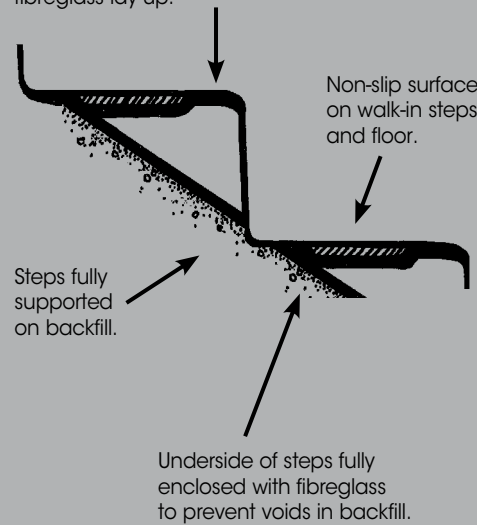

Step Reinforcement

Each walk-in step reinforced with rot-proof polyurethane covered with double thickness fibreglass lay-up.

Edge Beam Detail

Non-slip surface or optional pavers designed to fit perfectly.