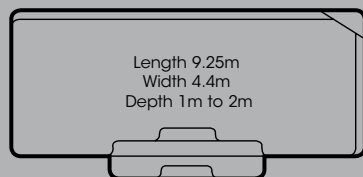

Regal*

Contemporary Series p.12 - p.13