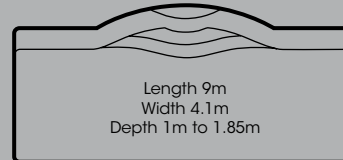

Innovative design techniques combine with contemporary thinking to bring you these stylish pool models that are exclusive to Aqua Technics

Series Features

- Extended seating ledge running the entire length of the pool
- Stylish, curved side-entry step area
- Optional spa jets for a soothing hydrotherapy massage
- Wide edge beam with safe, non-slip surface
- Full depth walls for maximum swimming area
- Generous area for recreation and exercise including lap swimming
- Available in an exclusive range of finishes including Pool ColourGuard® with a Lifetime Interior Surface Guarantee

Santorini

Capricorn

Aquarius