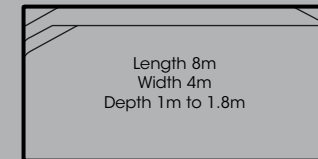

The Vogue Series offers the very latest in geometric swimming pool designs, created specifically to suit today's contemporary taste

Series Features

- Slimline design perfect for narrow spaces
- Unobtrusive, side entry steps
- Extended bench seating on the Sovereign, Empire and Valentina models
- Extended entry step in the shallow end of the Serenity and Allure
- Available in an exclusive range of finishes including Pool ColourGuard® with a Lifetime Interior Surface Guarantee

Serenity

Allure

Harmony

Sovereign

Empire

Valentina