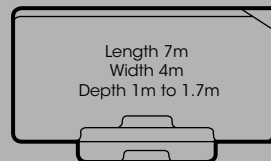

Imperial*

Contemporary Series p.12 - p.13

Length 7m
Width 4m
Depth 1m to 1.7m