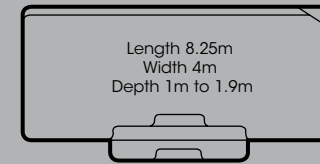

An award-winning range of stylish, safety ledge designs created to complement any size outdoor entertaining area

Series Features

- Wide entry steps offering an entrance point to both the shallow and deep end
- Deep end corner swimout, perfect for relaxation
- Safety ledge design, ideal for children learning to swim*
- Wide edge beam with safe, non-slip surface
- Designed for entertaining, recreation and exercise
- Available in an exclusive range of finishes including Pool ColourGuard® with a Lifetime Interior Surface Guarantee

Imperial

Grandeur

Regal

*Children should be supervised at all times