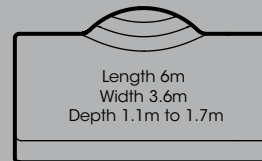

Innovative design techniques combine with contemporary thinking to bring you these stylish pool models that are exclusive to Aqua Technics

Series Features

- Extended seating ledge running the entire length of the pool
- Stylish, curved side-entry step area
- Optional spa jets for a soothing hydrotherapy massage
- Wide edge beam with safe, non-slip surface
- Full depth walls for maximum swimming area
- Generous area for recreation and exercise including lap swimming
- Available in an exclusive range of finishes including Pool ColourGuard® with a Lifetime Interior Surface Guarantee

Santorini

Capricorn

Aquarius