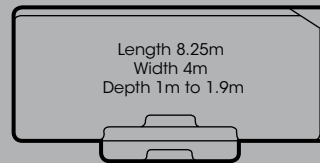

Grandeur*

Contemporary Series p.12 - p.13