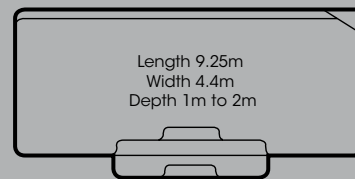

Regal

*Children should be supervised at all times